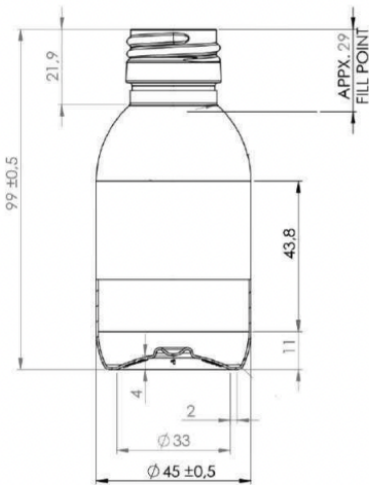

### General info

Item no. (SKU):	<b>LS1010413101</b>
Family / Range:	<b>Sirop</b>
Capacity:	<b>100ml</b>
Neck:	<b>28 ROPP</b>
Shape:	<b>Round</b>
Material:	<b>PET</b>
Weight:	<b>14</b>
Colour:	<b>All colours available</b>
Suggested label size:	
Country of origin:	<b>Lithuania</b>

#### Packed in boxes

Box dimensions (mm):	<b>594 x 394 x 448</b>
Quantity per box (pcs):	<b>420</b>
Boxes per pallet (pcs):	<b>20</b>
Quantity per pallet (pcs):	<b>8400</b>
Net weight (kg):	<b>118</b>
Gross weight (kg):	<b>148</b>
Pallet height (mm):	<b>2400</b>